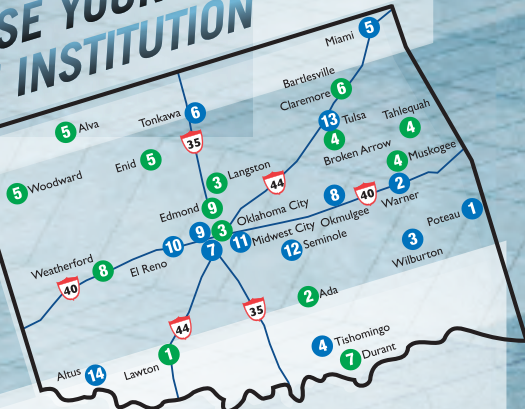

CHOOSE YOUR HOME INSTITUTION

ASSOCIATE

- 1 CARL ALBERT STATE COLLEGE
- 2 CONNORS STATE COLLEGE
- 3 EASTERN OKLAHOMA STATE COLLEGE
- 4 MURRAY STATE COLLEGE
- 5 NORTHEASTERN OKLAHOMA A&M COLLEGE
- 6 NORTHERN OKLAHOMA COLLEGE
- 7 OKLAHOMA CITY COMMUNITY COLLEGE
- 8 OKLAHOMA STATE UNIVERSITY INSTITUTE OF TECHNOLOGY
- 9 OKLAHOMA STATE UNIVERSITY-OKLAHOMA CITY
- 10 REDLANDS COMMUNITY COLLEGE
- 11 ROSE STATE COLLEGE
- 12 SEMINOLE STATE COLLEGE
- 13 TULSA COMMUNITY COLLEGE
- 14 WESTERN OKLAHOMA STATE COLLEGE

BACHELOR'S

- 1 CAMERON UNIVERSITY
- 2 EAST CENTRAL UNIVERSITY
- 3 LANGSTON UNIVERSITY
- 4 NORTHEASTERN STATE UNIVERSITY
- 5 NORTHWESTERN STATE UNIVERSITY
- 6 ROGERS STATE UNIVERSITY
- 7 SOUTHEASTERN OKLAHOMA STATE UNIVERSITY
- 8 SOUTHWESTERN OKLAHOMA STATE UNIVERSITY
- 9 UNIVERSITY OF CENTRAL OKLAHOMA